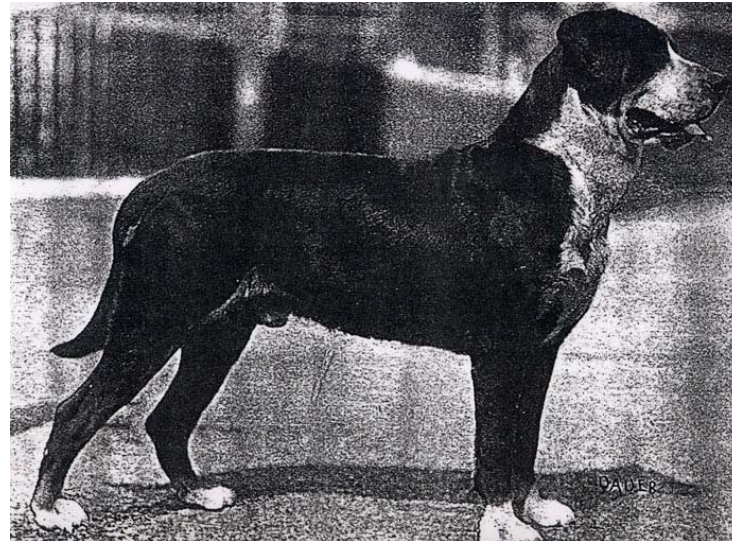

HISTORICAL

Greater Swiss Mountain Dog Overall Breed Type

Arno von Fryberg SHSB 29413.
Born 8-09-1927. Son of Bello v Steinenberg, a stud of extraordinary importance for the breed. In 1927, Gottfried Lanz of Roggwil near Berne obtained from the Swiss kennel Club the trademark for the kennel name "von Fryberg" and thus created something of a breeding center for the GSMD. (Photo: A Dauer, 1929.)