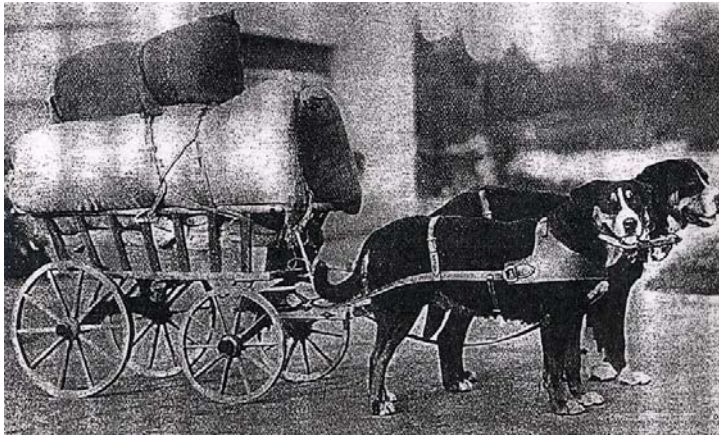

Barri von Herzogbuchsee, Swiss Studbook SSB 4520, from Heim:  
"The Swiss Mtn Dogs, 1914. Typical GSMD at the beginning of pure breeding. Barri was one of the "Founding Fathers" of the GSMD. The colors were slightly faded and he carried the rather short tail in a floating manner. The dog was shown for the first time in 1909.

Baldo v Hinterfeld, SHSB 27 106. Single tree cart of Mr. Marti. Milkman in Olten, Switzerland. Cart has only one shaft held by handler. Dog is only assisting in pulling vehicle.

Arno v Fryberg, SHSB 29413. Single tree wagon of Mr. Mauer, Master baker of Langenthal, Switzerland. Driver sits on the wagon. Dog pulls independently and is guided like a horse. Dog and wagon are very good. Harness could be better. Breast strap is narrow.

*Der Grosse Schweizer Sennenhund*

---

HISTORICAL PHOTOS OF GREATER SWISS MOUNTAIN DOGS

Double tree wagon. Good collar harness. Shaft between dogs (dogs are guided by driver who sits on wagon). Dog to the right Miggi v Riederholz, SHSB 25960. To the left Champion Bello v Steinenberg, SHSB 22935. Owner—Mr. Mueller-Isch. Frauenfeld, Switzerland.