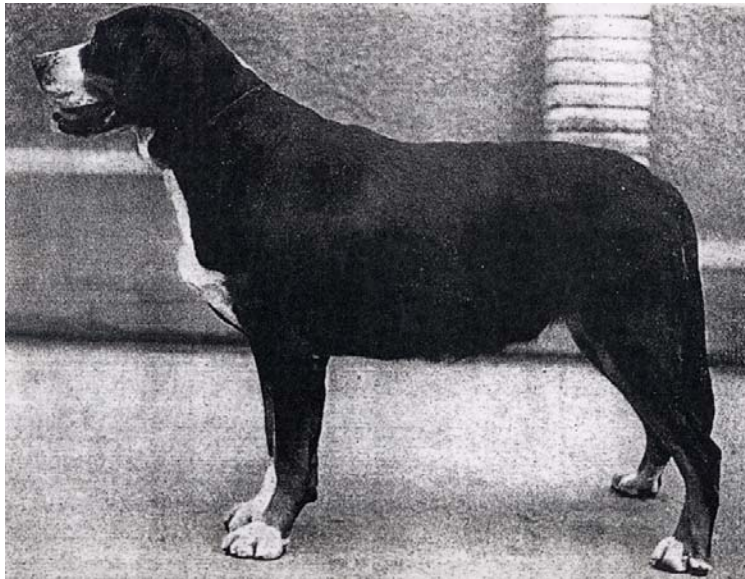

TYPICAL BITCH.

Dora von Faelliwald, SSB 86411, 4-1/2 years old.
Very nice bitch with medium-heavy frame, with good front and rear angulation.

GSMD BITCH with major structural faults.
Frame too light.