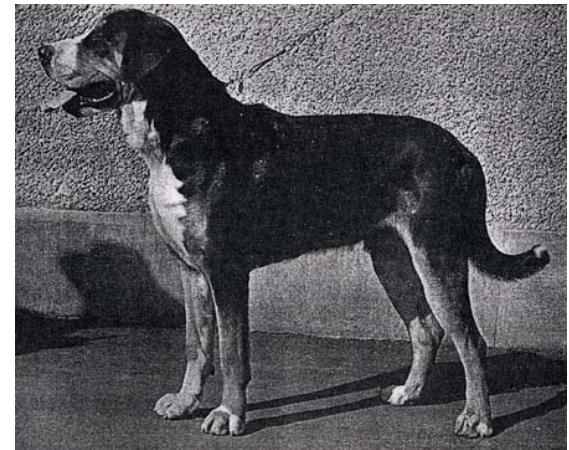

Barri von Herzogbuchsee, Swiss Studbook SSB 4520, from Heim:  
"The Swiss Mtn Dogs, 1914. Typical GSMD at the beginning of pure breeding. Barri was one of the "Founding Fathers" of the GSMD. The colors were slightly faded and he carried the rather short tail in a floating manner. The dog was shown for the first time in 1909.

*Der Grosse Schweizer Sennenhund*

---

HISTORICAL PHOTOS OF GREATER SWISS MOUNTAIN DOGS

Duro con Faelliwald, SSB 86408. 2-1/2 years old. Light frame GSMD with characteristic markings.

Typical head of bitch. Flora con Diepoldsauwald, SSB 91707. 2 years old. Medium-heavy frame with characteristic markings.

HISTORICAL

---

Greater Swiss Mountain Dog Overall Breed Type

Arno von Fryberg SHSB 29413.  
Born 8-09-1927. Son of Bello v Steinenberg, a stud of extraordinary importance for the breed. In 1927, Gottfried Lanz of Roggwil near Berne obtained from the Swiss kennel Club the trademark for the kennel name "von Fryberg" and thus created something of a breeding center for the GSMD. (Photo: A Dauer, 1929.)

Primo von Riethuesli, SSB 86136.  
Medium-heavy frame type animal with good proportions and muscular build, but cow-hocked.

Bruno von Kulm, SSB 87562.  
4 years old, heavy frame, stocky type GSMD with very good angulation.